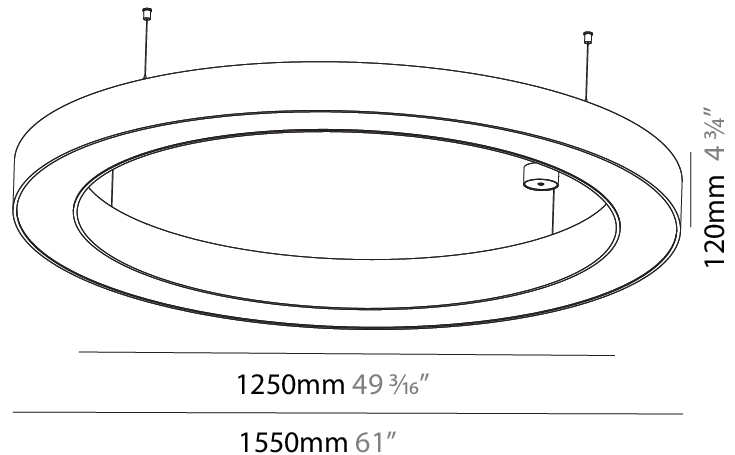

GENERAL

Series: Glorious
Subseries: Glorious
Brand: Prolicht
Division: Architectural
Mounting Type: Suspension
Mounting Location: Ceiling
Subcategory: Ambient

PHYSICAL

Shape: Round
Diameter (mm): 1550
Diameter (in): 61
Height (mm): 120
Height (in): 4 ¾
Max. Overall Height (mm): 2120
Max. Overall Height (in): 83 7/16
Light Distribution: Direct / Indirect
Weight (kg): 16.737
Weight (lbs): 36.90
Diffuser: PMMA - Opal or Micro-Prism
Fixture Finish: SSR / BKV / CWI / CRY / HAB / LAG / UFT / ITA / RUA / RUR / MIC / FTG / MYG / TWT / LOD / PUS / FRO / FUP / KIA / POP / BLS / SPG / MEY / GOH / GUM / CHC / COM / ABZ / JAG / OBR / MOS / ROR
Fixture Material: Aluminum

ELECTRICAL

Lamp Type: LED (Zhaga Standard)
Input Wattage (W): 110
Total Output Wattage (W): 88 / 70.4 (3500K)
Dimming: Non-Dimming / Phase Dimming (120Vac only) / 0-10V Dimming
Driver Included: Yes
Driver Location: Integrated
Driver Type: Constant Current - 120 / 277Vac
Driver Class: Class 2
Input Voltage (V): 120 - 277
Constant Current (MA): 350 / 700/800 (3500K)

LED

Color Temperature (°K): 3000 / 3500 / 4000
Max. Delivered Lumen (lm): 6920 / 7164 / 7310 Direct / 4530 / 4938 / 4790 Indirect
CRI: >80 CRI
Efficiency (%): 68
Lamp Life (hrs): 50000

OPTICAL

RATINGS AND CERTIFICATIONS

Certified By: Certified for North American Standards
IP rating: IP20

PROJECT _____
TYPE _____
SPECIFIER _____
QUANTITY _____
DATE _____