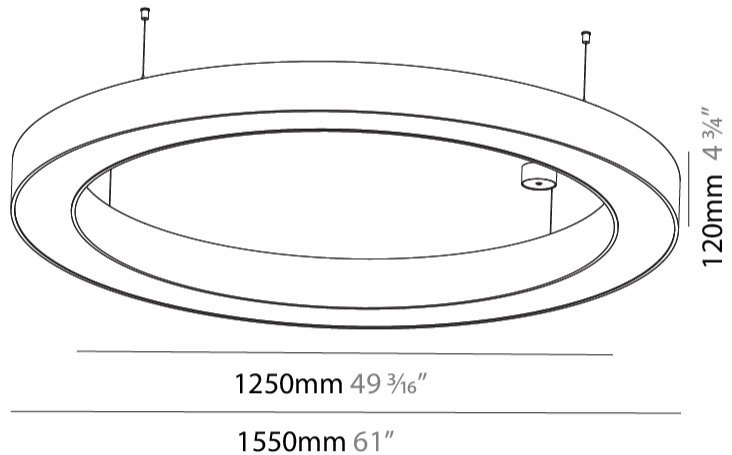

GENERAL

Series: Glorious
Subseries: Glorious
Brand: Prolight
Division: Architectural
Mounting Type: Suspension
Mounting Location: Ceiling
Subcategory: Ambient

PHYSICAL

Shape: Round
Diameter (mm): 1550
Diameter (in): 61
Height (mm): 120
Height (in): 4 ¾
Max. Overall Height (mm): 2120
Max. Overall Height (in): 83 ⅞
Light Distribution: Direct
Weight (kg): 16.737
Weight (lbs): 36.82
Diffuser: PMMA - Opal or Micro-Prism
Fixture Finish: SSR / BKV / CWI / CRY / HAB / LAG / UFT / ITA / RUA / RUR / MIC / FTG / MYG / TWT / LOD / PUS / FRO / FUP / KIA / POP / BLS / SPG / MEY / GOH / GUM / CHC / COM / ABZ / JAG / OBR / MOS / ROR
Fixture Material: Aluminum

ELECTRICAL

Lamp Type: LED (Zhaga Standard)
Input Wattage (W): 75
Total Output Wattage (W): 60 / 48 (3500K)
Dimming: Non-Dimming / Phase Dimming (120Vac only) / 0-10V Dimming
Driver Included: Yes
Driver Location: Integrated
Driver Type: Constant Current
Driver Class: Class 2
Input Voltage (V): 120 - 277
Constant Current (MA): 350 / 700/800 (3500K)

LED

Color Temperature (°K): 3000 / 3500 / 4000
Max. Delivered Lumen (lm): 6920 / 7164 / 7310
CRI: >80 CRI
Efficiency (%): 0.65
Lamp Life (hrs): 50000

OPTICAL

RATINGS AND CERTIFICATIONS

Certified By: Certified for North American Standards
IP rating: IP20